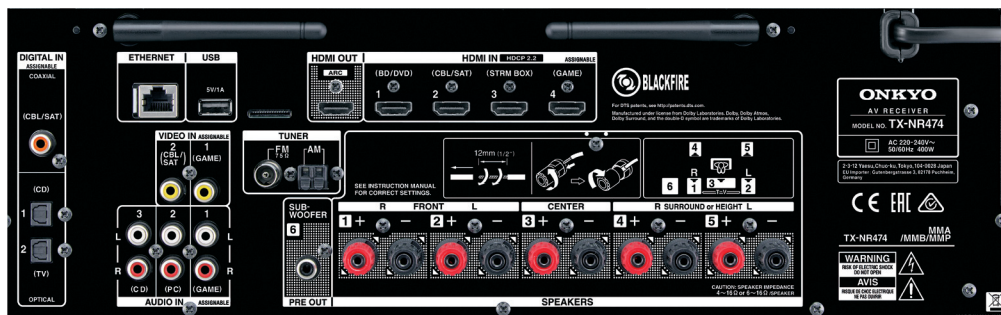

* Text on receiver may vary with region.